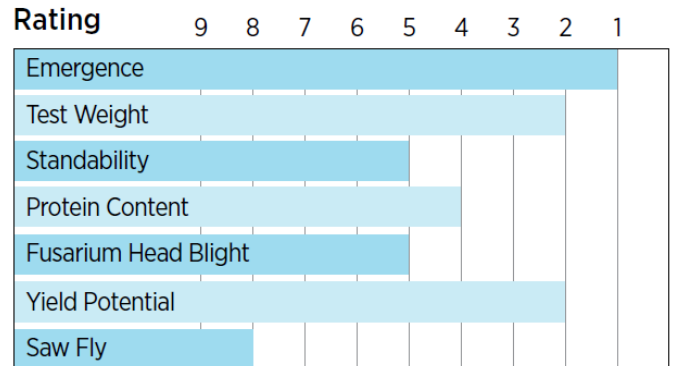

## Allegiant 8432

### Hard Red Spring Wheat

| Product Characteristics         |                      |     |
|---------------------------------|----------------------|-----|
| Product                         | Maturity             | Med |
| Agronomic/Plant Characteristics | Emergence            | 1   |
|                                 | Plant Height         | Med |
|                                 | Standability         | 5   |
|                                 | Yield Potential      | 2   |
|                                 | Test Weight          | 2   |
|                                 | Protein Content      | 4   |
| Disease/Pest                    | Fusarium Head Blight | 5   |
|                                 | Saw Fly              | 8   |

### Key Highlights

- Target area: Northern Plains and Pacific Northwest
- Medium maturity
- Medium plant height
- Medium planting rate
- Superior Hessian fly resistance
- Excellent yield with test weight