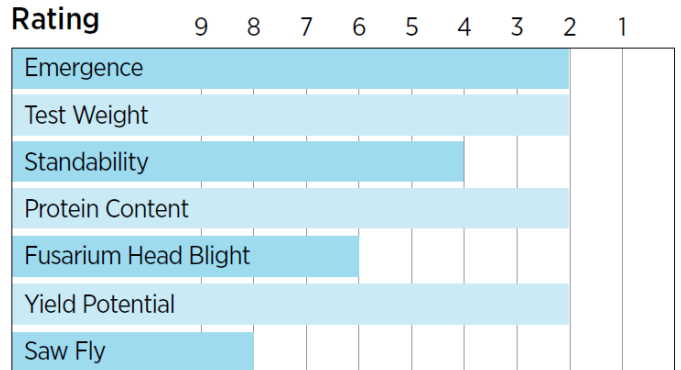

Allegiant 822

Hard Red Spring Wheat

Product Characteristics		
Product	Maturity	Med-Late
Agronomic/Plant Characteristics	Emergence	2
	Plant Height	Med-Short
	Standability	4
	Yield Potential	2
	Test Weight	2
	Protein Content	2
Disease/Pest	Fusarium Head Blight	6
	Saw Fly	8

Key Highlights

- Target area: Northern Plains
- Medium-late maturity
- Medium-short plant height
- Medium-high planting rate
- Watch for scab on this one
- Excellent Hessian fly tolerance

NOTES: _____
