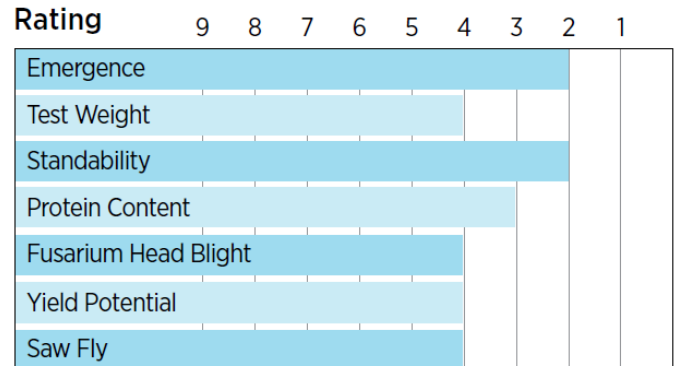

## SEED

### Hard Red Spring Wheat

Product Characteristics		
Product	Maturity	Med-Late
Agronomic/Plant Characteristics	Emergence	2
	Plant Height	Med-Tall
	Standability	2
	Yield Potential	4
	Test Weight	4
	Protein Content	3
Disease/Pest	Fusarium Head Blight	4
	Saw Fly	4