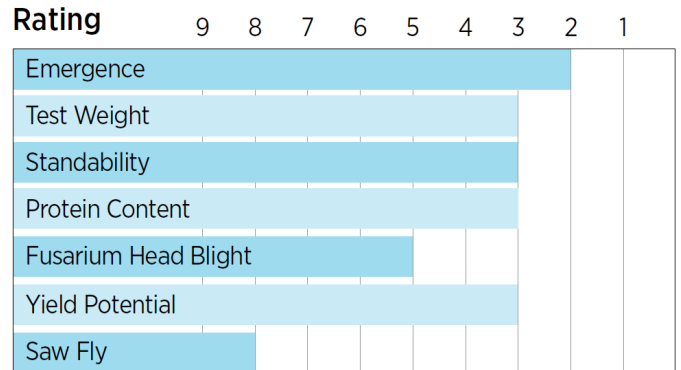

Allegiant 811

Hard Red Spring Wheat

Product Characteristics		
Product	Maturity	Med-Late
Agronomic/Plant Characteristics	Emergence	2
	Plant Height	Med-Short
	Standability	3
	Yield Potential	3
	Test Weight	3
	Protein Content	3
Disease/Pest	Fusarium Head Blight	5
	Saw Fly	8

Key Highlights

- Target area: Montana
- Medium-late maturity
- Medium-short plant height
- Medium-high planting rate
- Excellent stripe rust tolerance
- Very good Hessian fly tolerance

NOTES: _____
