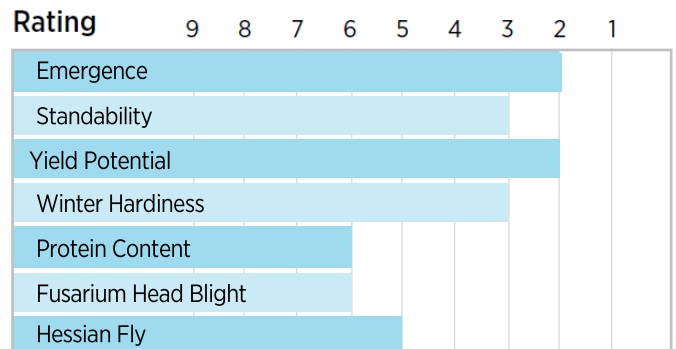

# Allegiant 3063

## Hard Red Winter Wheat

Product Characteristics		
Product	Maturity	Med
Agronomic/Plant Characteristics	Emergence	2
	Plant Height	Med
	Standability	3
	Yield Potential	2
	Winter Hardiness	3
	Protein Content	6
Disease/Pest	Fusarium Head Blight	6
	Stripe Rust	6
	Leaf Rust	5
	Hessian Fly	5